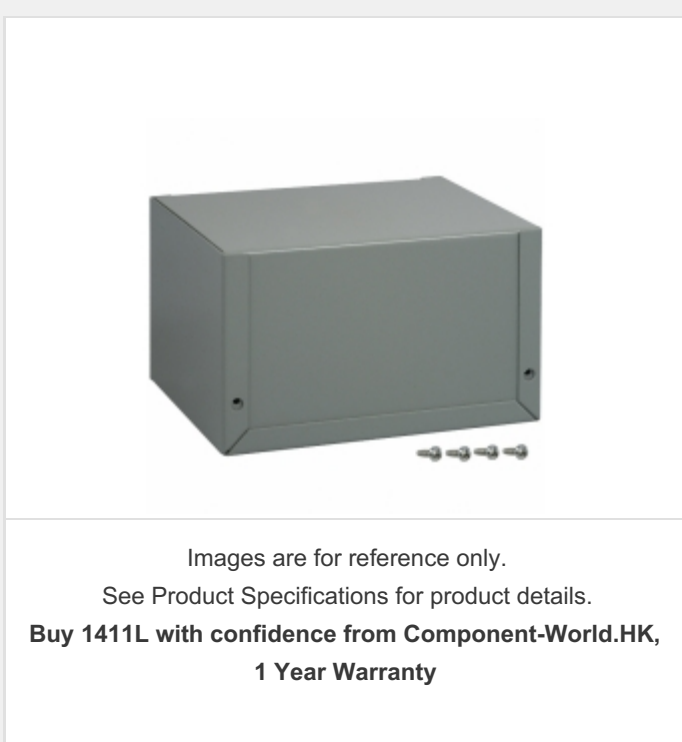

1411L

**Part Number:** 1411L  
**Manufacturer:** Hammond Manufacturing  
**Description:** BOX ALUMINUM GRAY 5.01"L X 4"W  
**Data sheet:** [1411L](#)  
[1411, 1412 Series](#)

**RoHS Status:** Lead free / RoHS Compliant  
**Ship From:** Hong Kong  
**Shipment Way:** DHL/Fedex/TNT/UPS/EMS

[Request For Quotation](#)

PRODUCT PARAMETER	
<b>Part Number</b>	1411L
<b>Description</b>	BOX ALUMINUM GRAY 5.01" L X 4"W
<b>Quantity Available</b>	9687 pcs
<b>Category</b>	<a href="#">Boxes, Enclosures, Racks</a>
<b>Thickness</b>	0.040" (1.02mm)
<b>Shipping Info</b>	Shipped from Digi-Key
<b>Ratings</b>	-
<b>Moisture Sensitivity Level (MSL)</b>	Not Applicable
<b>Material</b>	Metal, Aluminum
<b>Lead Free Status / RoHS Status</b>	Lead free / RoHS Compliant
<b>Features</b>	-
<b>Design</b>	U Shaped Pieces
<b>Color</b>	Gray
<b>Manufacturer</b>	<a href="#">Hammond Manufacturing</a>
<b>Lead Free Status / RoHS Status</b>	Lead free / RoHS Compliant
<b>Data sheet</b>	<a href="#">1411L</a> <a href="#">1411, 1412 Series</a>
<b>Weight</b>	0.4 lb (181.44g)
<b>Size / Dimension</b>	5.010" L x 4.000" W (127.25mm x 101.60mm)
<b>Series</b>	1411
<b>Other Names</b>	HM322
<b>Material Flammability Rating</b>	-
<b>Manufacturer Standard Lead Time</b>	4 Weeks
<b>Height</b>	3.010" (76.45mm)
<b>Detailed Description</b>	Box Metal, Aluminum Gray U Shaped Pieces 5.010" L x 4.000" W (127.25mm x 101.60mm) X 3.010" (76.45mm)
<b>Container Type</b>	Box
<b>Area (L x W)</b>	20.0 in <sup>2</sup> (129 cm <sup>2</sup> )